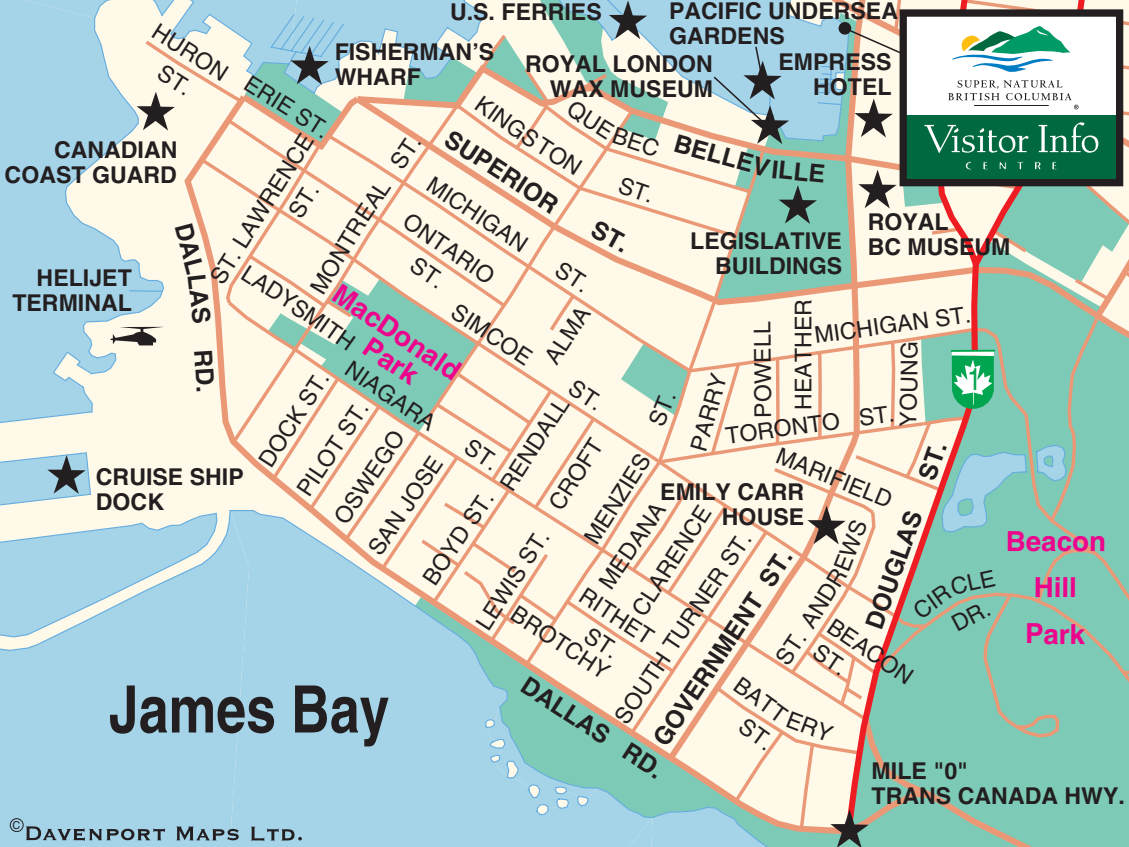

SUPER. NATURAL
BRITISH COLUMBIA

Visitor Info
CENTRE

James Bay